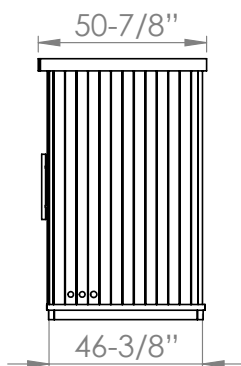

Flooring: Durable Vinyl Flooring System

Dimensions (approx.):

Ext Base: W: 47" x D: 47" x H: 79"

Ext. with Ceiling Overhang:
W: 53" x D: 51" x H: 79"

Heater and Control Options:

Vega 1.9 w/built-in Controls

DIMENSIONS (O.D.)

THERMA 46

FINSAUNA

FEATURES

- Customer-favorite 2-person sauna with a compact footprint
- High-performance 4.5kW stainless steel heater with smart Wi-Fi control
- Authentic Finnish design with solid Nordic White Spruce walls and vertical STP paneling for lasting beauty
- Stylish two-tone Thermo-Aspen accents enhance the modern yet timeless design
- Floor-to-ceiling glass front adds elegance and creates a spacious, open atmosphere
- Includes non-VOC, eco-safe vinyl flooring for lasting durability
- Ergonomically designed Grade-A Aspen benches with arched backrests for superior comfort
- Premium turned-wood door handle for a refined finishing touch
- Integrated low-voltage lighting behind the backrest, plus exterior perimeter lighting included
- Quick and easy installation – typically completed in a day or less

Flooring: Durable Vinyl Flooring System

Dimensions (approx.):

Ext. Base: W: 70" x D: 48" x H: 80"

Ext. with Ceiling Overhang:
W: 78" x D: 54" x H: 80"

Heater and Control Options:

Finsauna H450-240-1, PH450-240/1

DIMENSIONS (O.D.)