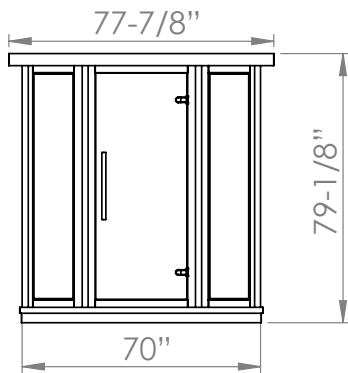

DIMENSIONS (O.D.)