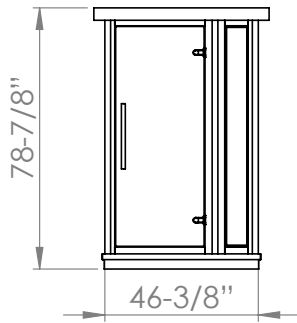

DIMENSIONS (O.D.)