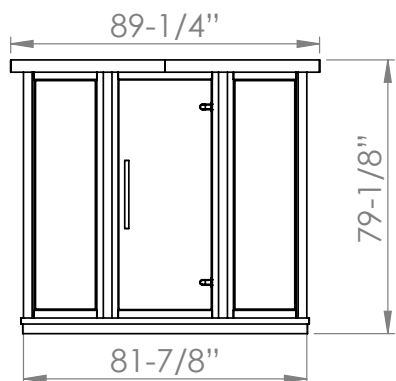

DIMENSIONS (O.D.)