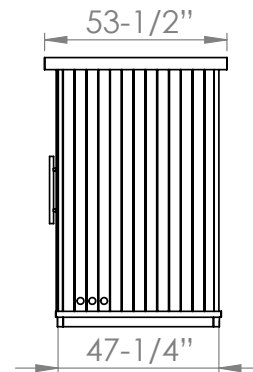

DIMENSIONS (O.D.)