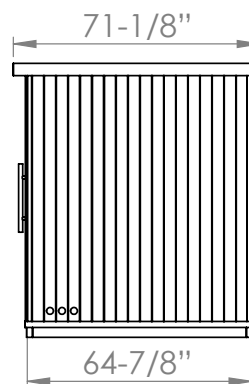

DIMENSIONS (O.D.)