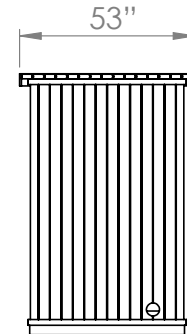

SPECIFICATIONS

Model: THERMA 44

Capacity: Up to 2 People

Wood: Nordic White Spruce/
Thermo-Aspen/Aspen

Voltage: 120v

Lighting: Low-voltage LED
strip lighting

Lighting Placement: In-backrest &
near the top perimeter of the ext. walls

Flooring: Durable Vinyl Flooring System

Dimensions (approx.):

Ext Base: W: 47" x D: 47" x H: 79"

Ext. with Ceiling Overhang:
W: 53" x D: 51" x H: 79"

Heater and Control Options:

Vega 1.9 w/built-in Controls

DIMENSIONS (O.D.)

THERMA 46

FINSAUNA

FEATURES

- Customer-favorite 2-person sauna with a compact footprint
- High-performance 4.5kW stainless steel heater with smart Wi-Fi control
- Authentic Finnish design with solid Nordic White Spruce walls and vertical STP paneling for lasting beauty
- Stylish two-tone Thermo-Aspen accents enhance the modern yet timeless design
- Floor-to-ceiling glass front adds elegance and creates a spacious, open atmosphere
- Includes non-VOC, eco-safe vinyl flooring for lasting durability
- Ergonomically designed Grade-A Aspen benches with arched backrests for superior comfort
- Premium turned-wood door handle for a refined finishing touch
- Integrated low-voltage lighting behind the backrest, plus exterior perimeter lighting included
- Quick and easy installation – typically completed in a day or less

DIMENSIONS (O.D.)