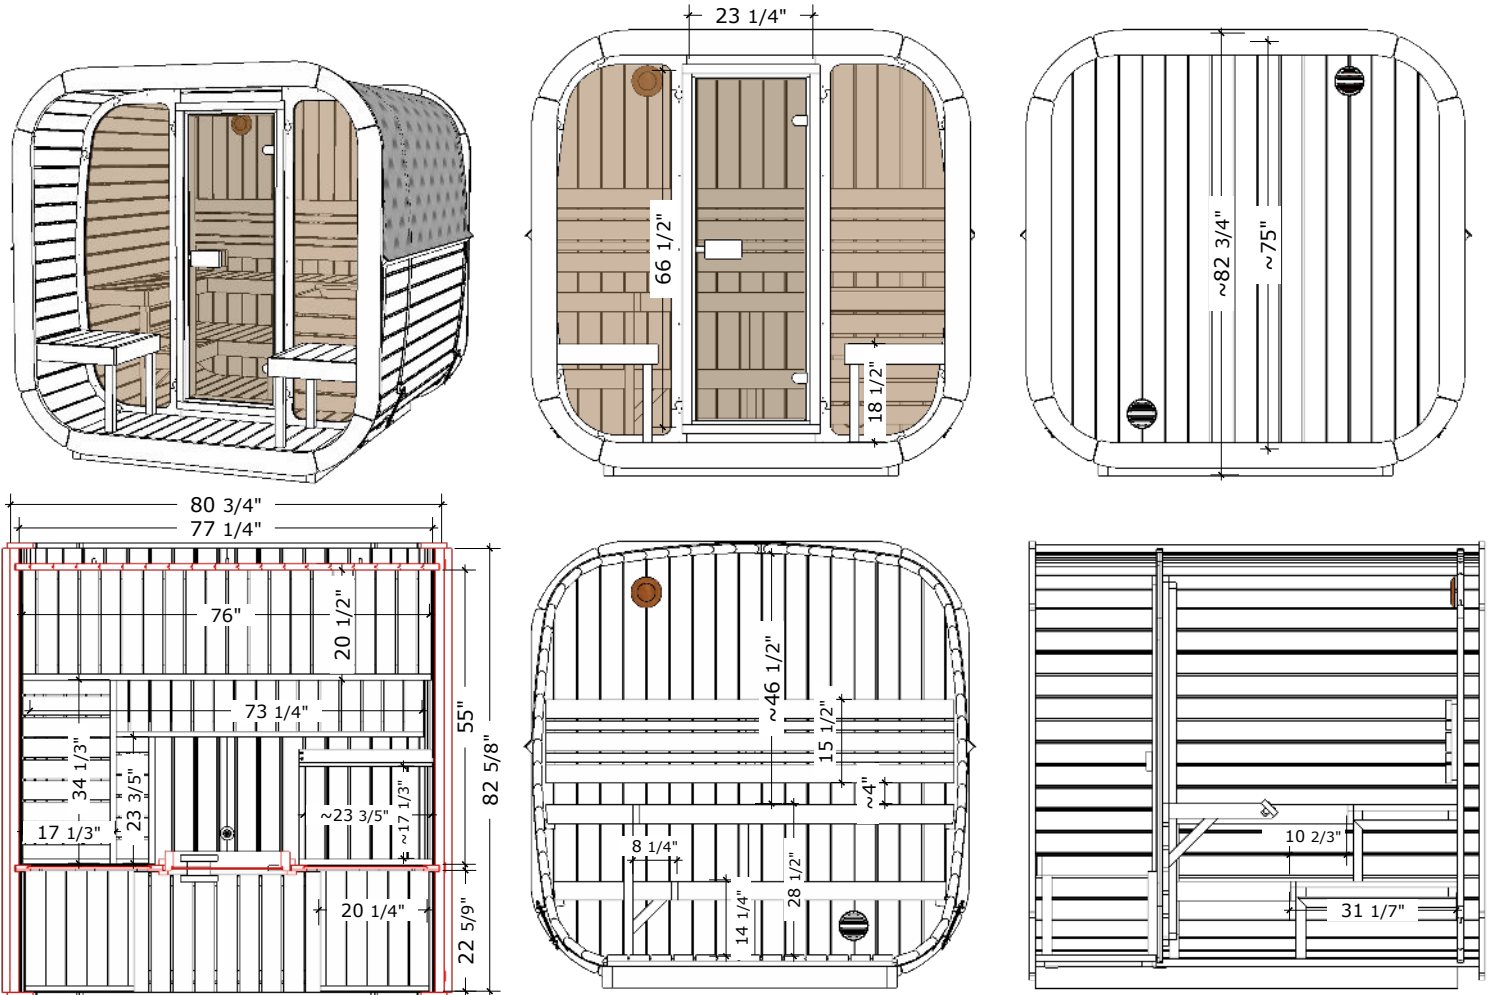

FEATURES

- Spacious front porch for cooling off and relaxing
- Heavy-duty Thermo-Spruce walls and floor deliver exceptional durability and longevity—lasting up to 3× longer than Cedar.
- Best ceiling clearance for cubes on the market (87" interior height)
- Luxurious black accents on hardware, handle, front wall and cradles
- Five-board deluxe angled backrest with a wide bench
- Industry's only upper and lower L-bench layout for cube saunas
- Full glass front for open, airy feel
- Roof drip edge for effective rainwater management
- Dimmable, dotless LED interior lighting with app-based remote control
- Quick installation: Set up and use the same day

SPECIFICATIONS

Model: SOLARA 400P

Capacity: Up to 4 People

Wood: Thermo-Spruce/
Thermo-Aspen

Voltage: 240v

Lighting: Wi-Fi Remote Controlled
Dotless White LED Light Bar

Lighting Placement: In-backrest

Flooring: Duckboard

Dimensions (approx.):

W: 81" x D: 83" x H: 78"

Heater and Control Options:

Finsauna H800-240/1, PH800-240/1,
Saunum Air Perfect 7, IKI Pillar 6.6, Pillar 6.6B

DIMENSIONS (O.D.)

FEATURES

- The most featured-packed cube sauna on the market today
- Heavy-duty Thermo-Spruce walls and floor deliver exceptional durability and longevity—lasting up to 3× longer than Cedar.
- Best ceiling clearance for cubes on the market (87" interior height)
- Luxurious black accents on hardware, handle, front wall and cradles
- Five-board deluxe angled backrest with a wide bench
- Full glass front for open, airy feel
- Quick installation: Set up and use the same day
- Roof drip edge for effective rainwater management
- Dimmable, dotless LED interior lighting with app-based remote control

SPECIFICATIONS

Model: SOLARA 600

Capacity: Up to 6 people

Wood: Thermo-Spruce/Thermo-Aspen (comes with black paint)

Voltage: 240v

Lighting: Wi-Fi Remote Controlled
Dotless White LED Light Bar

Lighting Placement: In-backrest