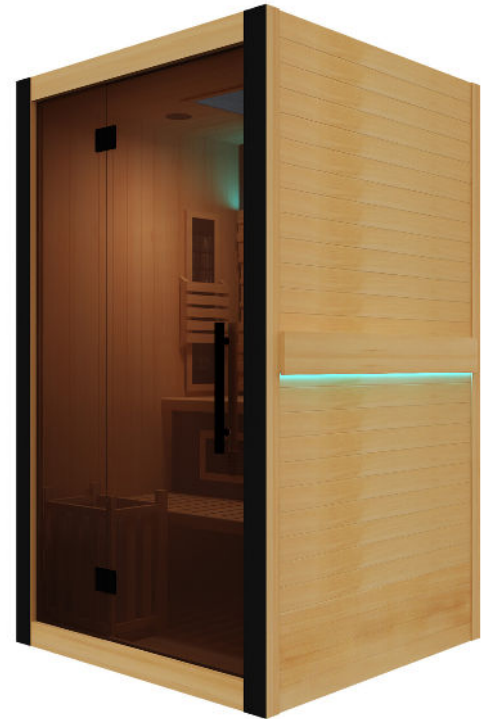

FEATURES

- Highly versatile combination sauna with traditional heater, infrared, and red light therapy
- Authentic Finnish sauna experience with UL listed, traditional heater for wet/dry use and steam
- Simultaneous traditional and infrared operation available
- Deep, penetrating infrared heat delivered by UL-listed Spectrum Plus emitters
- Reaches 170°F in less than 1 hour
- Full glass front provides a sleek, open look
- Medical-grade red light therapy
- Chromatherapy-enabled, with exterior towel bar lights that sync with interior sauna lights
- Touch screen and Wi-Fi controller for IR heating system
- Bluetooth speakers for immersive sound experience

SPECIFICATIONS

Model: RADIA TIR 200

Capacity: Up to 2 People

Wood: Canadian Hemlock

Voltage: 120v. 15-amp plug-in for IR and 20-amp plug-in for traditional heater

Lighting: Low voltage LED & Chroma Therapy LED

Lighting Placement: Ceiling, backrest and towel bars

Flooring: Canadian Hemlock

Dimensions (approx.):

D: 49" x W: 49" x H: 80"

Emitters (Heaters) and Controls:

Spectrum Plus (IR) and Harvia Vega 1.9k w/Built-in Controls (trad.) and Wi-Fi controller for IR

RADIA TIR 400

FINSAUNA

FEATURES

- Highly versatile combination sauna with traditional heater, infrared, and red light therapy
- Authentic Finnish sauna experience with UL listed, traditional heater for wet/dry use and steam
- Simultaneous traditional and infrared operation available
- Deep, penetrating infrared heat delivered by UL-listed Spectrum Plus emitters
- Reaches 170°F in less than 1 hour
- Full glass front provides a sleek, open look
- Medical-grade red light therapy
- Chromatherapy-enabled, with exterior towel bar lights that sync with interior sauna lights
- Touch screen and Wi-Fi controller for IR heating system
- Bluetooth speakers for immersive sound experience