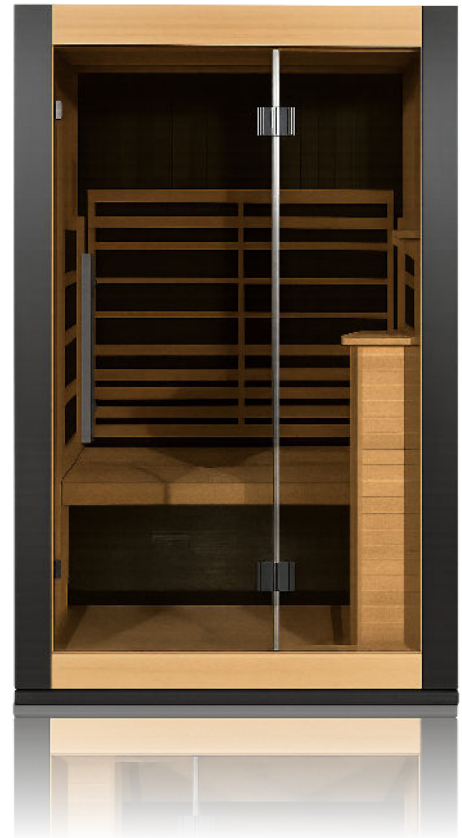

FEATURES

- Luxurious contemporary 2-person infrared sanctuary
- UL-listed Full Spectrum infrared heating - near, mid, and far
- Reaches 170°F in less than 1 hour
- 120v. 15-amp plug-in for versatile placement
- Medical-grade red light therapy
- Full glass front provides a sleek, open look
- Black waxed accents throughout for a stunning contrast
- Chromatherapy LED lighting inside and out
- Certified Canadian Hemlock floor, walls and ceiling
- Bluetooth speakers for immersive sound experience

spectrum⁺
Infrared Heaters

Low EMF
Emissions

SPECIFICATIONS

Model: RADIA IR 200

Capacity: Up to 2 people

Wood: Canadian Hemlock

Voltage: 120v 15 AMP

Lighting: Low voltage LED
& Chroma Therapy LED

Lighting Placement: Ceiling,
backrest and towel bars

Flooring: Hemlock Floor Panel

Dimensions (approx.):

W: 48" x D: 42" x H: 75"

Heater and Control Options:

Wi-Fi Controls