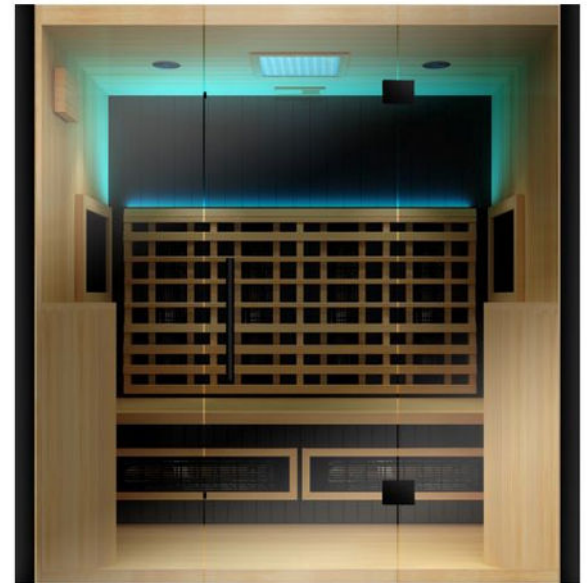

FEATURES

- Solo infrared therapy retreat in a compact footprint
- UL-listed Full Spectrum infrared heating - near, mid, and far
- Reaches 170°F in less than 1 hour
- 120v 15-amp plug-in for versatile placement
- Medical-grade red light therapy
- Full glass front provides a sleek, open look
- Black waxed accents throughout for a stunning contrast
- Chromatherapy LED lighting inside and out
- Certified Canadian Hemlock floor, walls and ceiling
- Bluetooth speakers for immersive sound experience

Flooring: Duckboard

Dimensions (approx.):

W: 37" x D: 38" x H: 75"

Heater and Control Options:

Wi-Fi Controls

FEATURES

- Luxurious contemporary 2-person infrared sanctuary
- UL-listed Full Spectrum infrared heating - near, mid, and far
- Reaches 170°F in less than 1 hour
- 120v. 15-amp plug-in for versatile placement
- Medical-grade red light therapy
- Full glass front provides a sleek, open look
- Black waxed accents throughout for a stunning contrast
- Chromatherapy LED lighting inside and out
- Certified Canadian Hemlock floor, walls and ceiling
- Bluetooth speakers for immersive sound experience

Lighting Placement: Ceiling,
backrest and towel bars

Flooring: Hemlock Floor Panel

Dimensions (approx.):

W: 48" x D: 42" x H: 75"

Heater and Control Options:

Wi-Fi Controls

FEATURES

- ③ Generously sized for three, or perfect for one to recline and unwind
- ③ UL-listed Full Spectrum infrared heating - near, mid, and far
- ③ Reaches 170°F in less than 1 hour
- ③ Medical-grade red light therapy
- ③ Full glass front provides a sleek, open look
- ③ Black waxed accents throughout for a stunning contrast
- ③ Chromatherapy LED lighting inside and out
- ③ Certified Canadian Hemlock floor, walls and ceiling
- ③ Bluetooth speakers for immersive sound experience