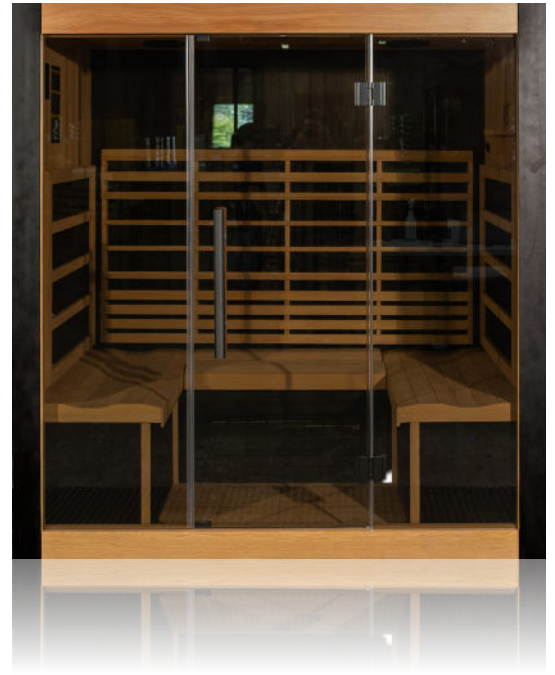

FEATURES

- Solo infrared therapy retreat in a compact footprint
- UL-listed Full Spectrum infrared heating - near, mid, and far
- Reaches 170°F in less than 1 hour
- 120v 15-amp plug-in for versatile placement
- Medical-grade red light therapy
- Full glass front provides a sleek, open look
- Black waxed accents throughout for a stunning contrast
- Chromatherapy LED lighting inside and out
- Certified Canadian Hemlock floor, walls and ceiling
- Bluetooth speakers for immersive sound experience

Lighting Placement: Ceiling,
backrest and towel bars

Flooring: Hemlock Floor Panel

Dimensions (approx.):

W: 48" x D: 42" x H: 75"

Heater and Control Options:

Wi-Fi Controls

FEATURES

- ③ Generously sized for three, or perfect for one to recline and unwind
- ③ UL-listed Full Spectrum infrared heating - near, mid, and far
- ③ Reaches 170°F in less than 1 hour
- ③ Medical-grade red light therapy
- ③ Full glass front provides a sleek, open look
- ③ Black waxed accents throughout for a stunning contrast
- ③ Chromatherapy LED lighting inside and out
- ③ Certified Canadian Hemlock floor, walls and ceiling
- ③ Bluetooth speakers for immersive sound experience

Lighting Placement: Ceiling, backrest and towel bars

Flooring: Hemlock

Dimensions (approx.):

W: 71" x D: 45" x H: 75"

Heater and Control Options:

Wi-Fi Controls

FEATURES

- Spacious 4-person Therma sauna featuring an ergonomic horseshoe layout
- UL-listed Full Spectrum infrared heating - near, mid, and far
- Reaches 170°F in less than 1 hour
- Medical-grade red light therapy
- Full glass front provides a sleek, open look
- Black waxed accents throughout for a stunning contrast
- Chromatherapy LED lighting inside and out
- Certified Canadian Hemlock floor, walls and ceiling
- Bluetooth speakers for immersive sound experience