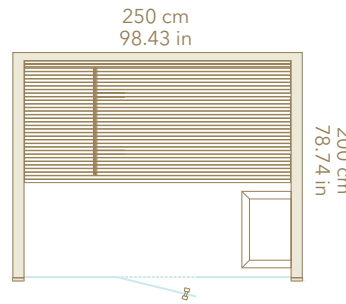

Available Sizes O.D. (approx.):

4-Per: W: 79" x D: 59" x H: 84"

5-Per: W: 79" x D: 79" x H: 84"

6-Per: W: 99" x D: 79" x H: 84"

Heater and Control Options::

4-Per: Finsauna H800-240/1, PH800-240/1

5-Per: Finsauna H800-240/1, PH800-240/1

Available Sizes O.D. (approx.):

2-Per: W: 71" x D: 48" x H: 83"

3-Per: W: 71" x D: 59" x H: 83"

4-Per: W: 79" x D: 59" x H: 83"

5-Per: W: 79" x D: 79" x H: 83"

6-Per: W: 98" x D: 79" x H: 83"

Heater and Control Options::

6-Per: Finsauna CH1500-240/1, Saunum AirPerfect 10, IKI Pillar 9, Pillar 9B

DIMENSIONS (O.D.)

Left or right-sided opening

Left or right-sided opening

Left or right-sided opening

Left or right-sided opening

DIMENSIONS (O.D.)

Left or right-sided
opening