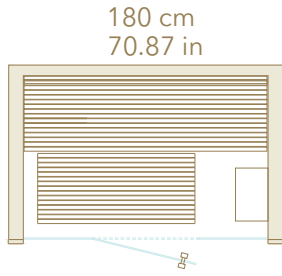

DIMENSIONS (O.D.)

Left or right-sided opening