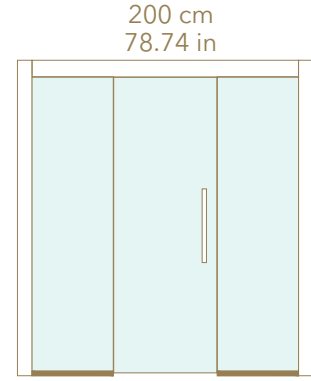

Left or right-sided opening

DIMENSIONS (O.D.)