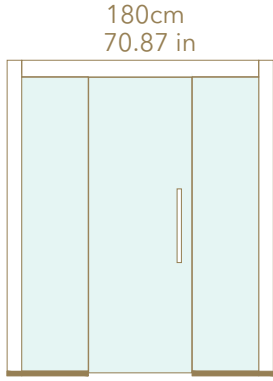

Available Sizes O.D. (approx.):

4-Per: W: 79" x D: 59" x H: 84"

5-Per: W: 79" x D: 79" x H: 84"

6-Per: W: 99" x D: 79" x H: 84"

Heater and Control Options::

4-Per: Finsauna H800-240/1, PH800-240/1

5-Per: Finsauna H800-240/1, PH800-240/1

Available Sizes O.D. (approx.):

2-Per: W: 71" x D: 48" x H: 83"

3-Per: W: 71" x D: 59" x H: 83"

4-Per: W: 79" x D: 59" x H: 83"

5-Per: W: 79" x D: 79" x H: 83"

6-Per: W: 98" x D: 79" x H: 83"

Heater and Control Options::

6-Per: Finsauna CH1500-240/1, Saunum AirPerfect 10, IKI Pillar 9, Pillar 9B

DIMENSIONS (O.D.)

Left or right-sided opening

Left or right-sided opening

Left or right-sided opening

Left or right-sided opening

DIMENSIONS (O.D.)

Left or right-sided
opening