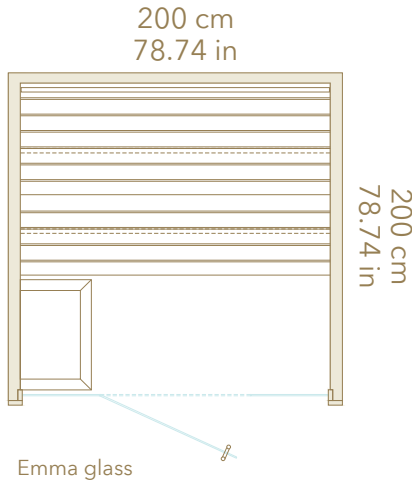

DIMENSIONS (O.D.)