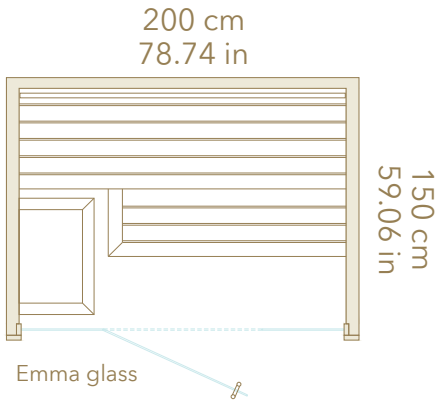

DIMENSIONS (O.D.)