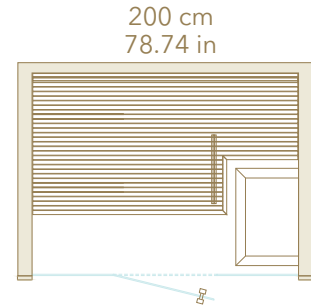

Available Sizes O.D. (approx.):

4-Per: W: 79" x D: 59" x H: 84"

5-Per: W: 79" x D: 79" x H: 84"

6-Per: W: 99" x D: 79" x H: 84"

Heater and Control Options::

4-Per: Finsauna H800-240/1, PH800-240/1

5-Per: Finsauna H800-240/1, PH800-240/1

Available Sizes O.D. (approx.):

2-Per: W: 71" x D: 48" x H: 83"

3-Per: W: 71" x D: 59" x H: 83"

4-Per: W: 79" x D: 59" x H: 83"

5-Per: W: 79" x D: 79" x H: 83"

6-Per: W: 98" x D: 79" x H: 83"

Heater and Control Options::

6-Per: Finsauna CH1500-240/1, Saunum AirPerfect 10, IKI Pillar 9, Pillar 9B

DIMENSIONS (O.D.)

Left or right-sided opening

Left or right-sided opening

Left or right-sided opening

Left or right-sided opening

DIMENSIONS (O.D.)

Left or right-sided
opening