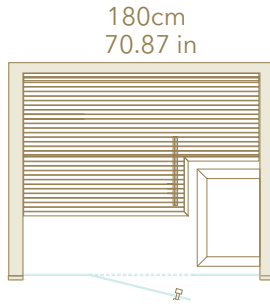

DIMENSIONS (O.D.)

Left or right-sided opening