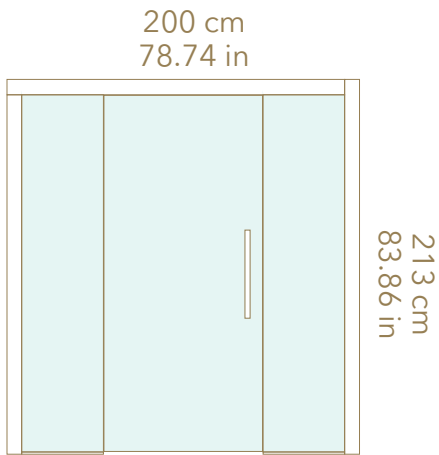

DIMENSIONS (O.D.)