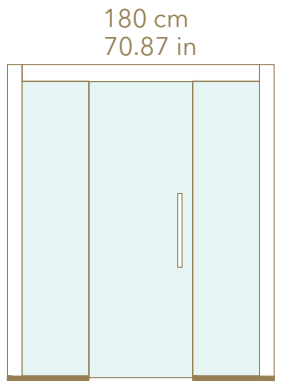

DIMENSIONS (O.D.)

Left or right-sided opening