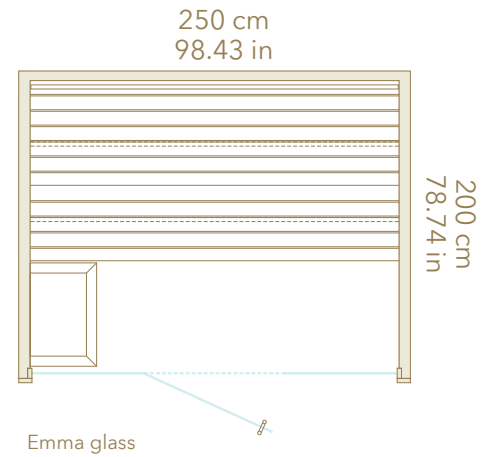

DIMENSIONS (O.D.)