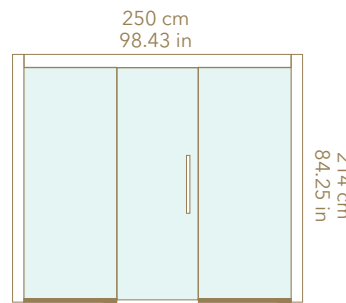

Available Sizes O.D. (approx.):

4-Per: W: 79" x D: 59" x H: 84"

5-Per: W: 79" x D: 79" x H: 84"

6-Per: W: 99" x D: 79" x H: 84"

Heater and Control Options::

4-Per: Finsauna H800-240/1, PH800-240/1

5-Per: Finsauna H800-240/1, PH800-240/1

Available Sizes O.D. (approx.):

2-Per: W: 71" x D: 48" x H: 83"

3-Per: W: 71" x D: 59" x H: 83"

4-Per: W: 79" x D: 59" x H: 83"

5-Per: W: 79" x D: 79" x H: 83"

6-Per: W: 98" x D: 79" x H: 83"

Heater and Control Options::

6-Per: Finsauna CH1500-240/1, Saunum AirPerfect 10, IKI Pillar 9, Pillar 9B

DIMENSIONS (O.D.)

Left or right-sided opening

Left or right-sided opening

Left or right-sided opening

Left or right-sided opening

DIMENSIONS (O.D.)

Left or right-sided
opening