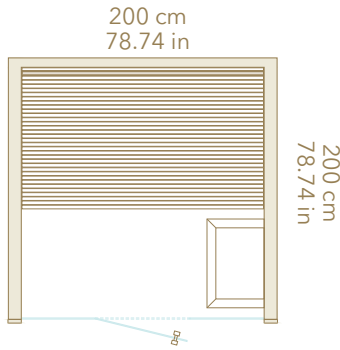

Available Sizes O.D. (approx.):

4-Per: W: 79" x D: 59" x H: 84"

5-Per: W: 79" x D: 79" x H: 84"

6-Per: W: 99" x D: 79" x H: 84"

Heater and Control Options::

4-Per: Finsauna H800-240/1, PH800-240/1

5-Per: Finsauna H800-240/1, PH800-240/1

Available Sizes O.D. (approx.):

2-Per: W: 71" x D: 48" x H: 83"

3-Per: W: 71" x D: 59" x H: 83"

4-Per: W: 79" x D: 59" x H: 83"

5-Per: W: 79" x D: 79" x H: 83"

6-Per: W: 98" x D: 79" x H: 83"

Heater and Control Options::

6-Per: Finsauna CH1500-240/1, Saunum AirPerfect 10, IKI Pillar 9, Pillar 9B

DIMENSIONS (O.D.)

Left or right-sided opening

Left or right-sided opening

Left or right-sided opening

Left or right-sided opening

DIMENSIONS (O.D.)

Left or right-sided
opening