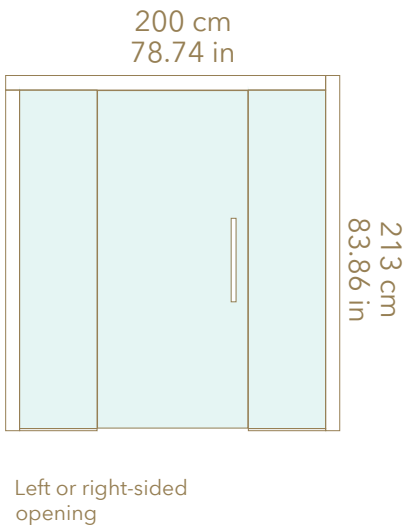

DIMENSIONS (O.D.)