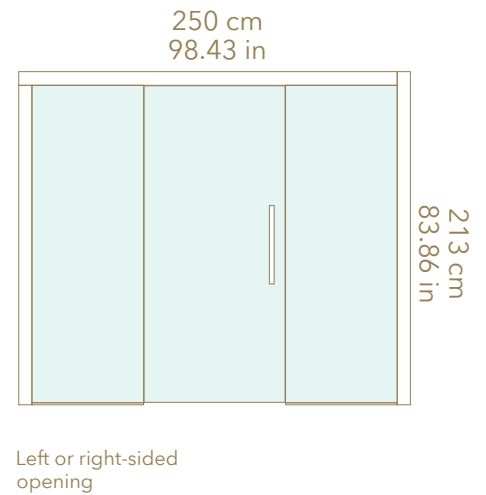

DIMENSIONS (O.D.)