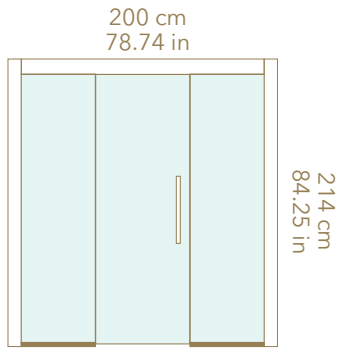

Available Sizes O.D. (approx.):

4-Per: W: 79" x D: 59" x H: 84"

5-Per: W: 79" x D: 79" x H: 84"

6-Per: W: 99" x D: 79" x H: 84"

Heater and Control Options::

4-Per: Finsauna H800-240/1, PH800-240/1

5-Per: Finsauna H800-240/1, PH800-240/1

Available Sizes O.D. (approx.):

2-Per: W: 71" x D: 48" x H: 83"

3-Per: W: 71" x D: 59" x H: 83"

4-Per: W: 79" x D: 59" x H: 83"

5-Per: W: 79" x D: 79" x H: 83"

6-Per: W: 98" x D: 79" x H: 83"

Heater and Control Options::

6-Per: Finsauna CH1500-240/1, Saunum AirPerfect 10, IKI Pillar 9, Pillar 9B

DIMENSIONS (O.D.)

Left or right-sided opening

Left or right-sided opening

Left or right-sided opening

Left or right-sided opening

DIMENSIONS (O.D.)

Left or right-sided
opening