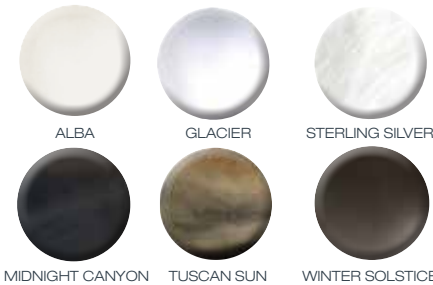

INTERIOR ACRYLIC COLOR CHOICES