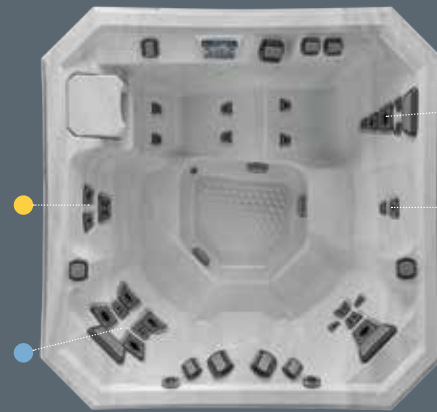

Not to be forgotten is foot reflexology, the belief that reflex points in the feet correspond to different body organs and systems, and that pressing them creates real health benefits. Vector21 hot tubs feature reflexology footwells, and some models also feature a colossal Whitewater-4™ jet in the footwell. The massive flow volume of this revolutionary jet design is a great foot-massage feature.

*Specialized Massage Therapy Seats may vary from model to model

2 CONSTANTCLEAN™ & SMARTCLEAN™

ConstantClean includes Vortex filtration that pulls debris from both the surface and bottom of the hot tub and SmartClean technology that automatically schedules a cleanup cycle after the hot tub is used. ConstantClean+ includes an optional ozonator to oxidize bacteria and contaminants, plus an optional in-line system that feeds minerals and sanitizes on an automatic basis. This comprehensive management of water care results in less chemical use, longer periods between draining and filling and crystal clean water.

V65L: 3 PERSON HOT TUB

Specialized Seats: ● Deep-Tissue ● Relaxation ● Swedish

The V65L is your personal vacation at home. Its compact size fits tight spaces, and can be located anywhere thanks to 120 Volt plug-and-play convenience. 22 Jetpods soothe weary muscles, a comfortable Commander's Lounge lets you really chill out, plus a cooldown seat is the perfect perch. Just add friends for serious fun!